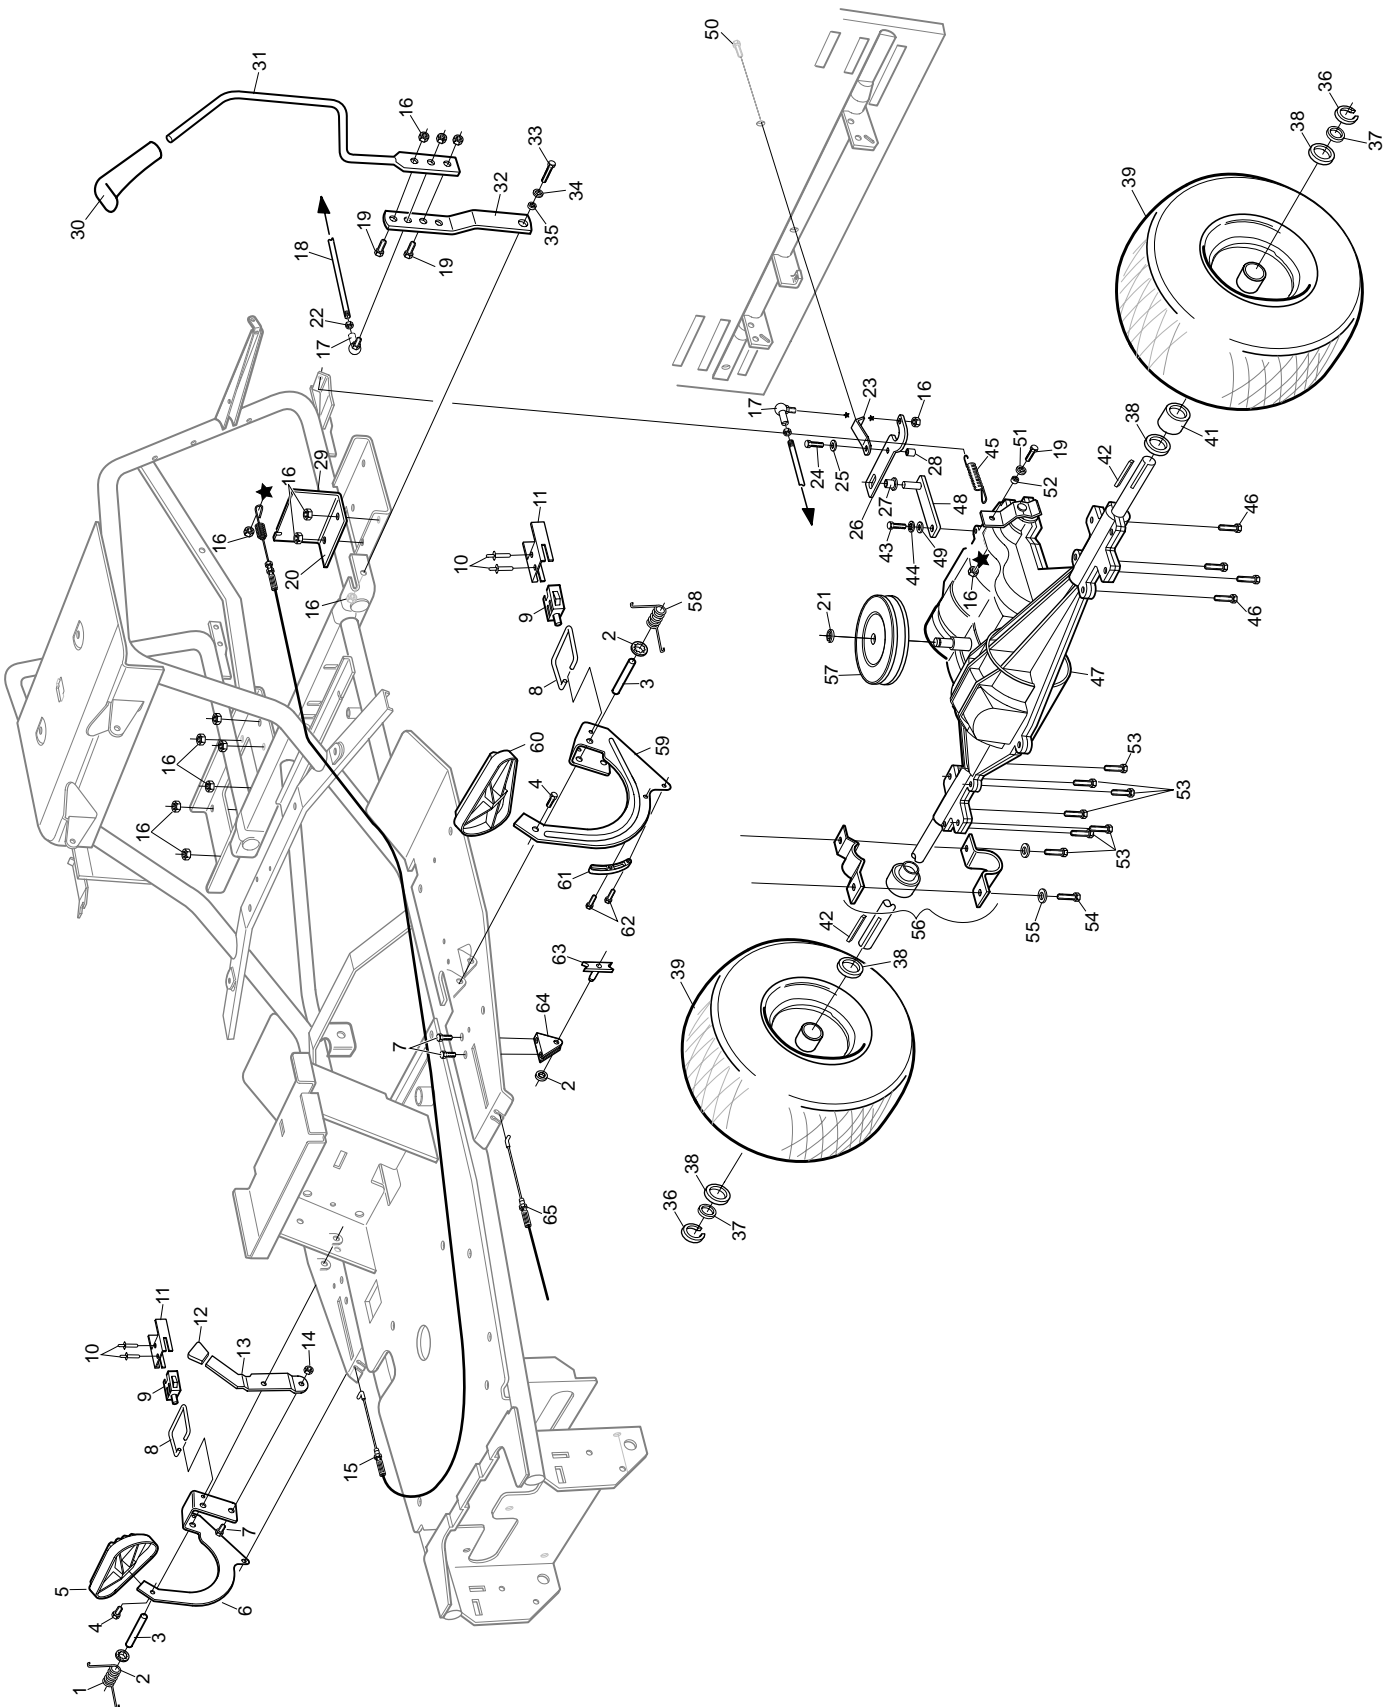

ITEM NO.	DESCRIPTION.	PART NO.	QTY.	ITEM NOTE.
1	Belt Cutter	AL514083	1	
2	Clip	AL543474	4	
3	Bolt	AL52118130	3	
4	Latch	AL52114730	4	
5	Pin	AL52114830	1	
6	Spring	AL521202	1	
7	Square Link	AL52114930	1	
8	Washer	AL700138	4	
9	Pulley	AL514098	1	
10	Washer	AL700141	1	
11	Nut	AL700232	1	
12	Nut	AL700121	4	
13	Washer	AL700148	1	
14	Pulley	AL514716	1	
15	Screw	AL701168	2	
16	Packer	AL514434	1	
17	Bracket	AL51440230	1	
18	Cir - Clip	AL700413	1	
19	Washer	AL700139	2	
20	Nut	AL700119	2	
21	Spacer	AL51421630	1	
22	Bracket	AL51439430	1	
23	Bracket	AL51440530	1	
24	Bolt	AL701672	1	
25	Bush	AL514220	2	
26	Direction Rod	AL52138330	1	
27	Washer	AL700137	6	
28	Chute	AL521089	1	
29	Screw	AL348947	7	
30	Spring	AL514439	1	
31	Screw	AL700702	3	
32	Height Adjust	AL521129	1	
33	Washer	AL701647	1	
34	Latch Lever	AL52119030	2	
35	Nut	AL700276	7	
36	Bar	AL51425330	2	
37	Pin	AL701626	2	
38	Clip - Hitch Pin	AL51420801	1	
39	Bolt	AL700704	8	
40	Rear Adjuster Spacer	AL51415930	2	
41	Bearings	AL700503	1	
42	Bolt	AL523134	2	
43	Pin	AL51412830	1	
44	Spring	AL514437	1	
45	Quill	AL514258	1	
46	Bracket	AL52138230	1	
47	Washer - Star	AL	1	
48	Deck	AL51420401	1	
49	Ring	AL522575	1	
50	Connector	AL321347	1	

ITEM NO.	DESCRIPTION.	PART NO.	QTY.	ITEM NOTE.
51	Washer	AL700138	1	
52	Spacer	AL51866030	1	
53	Bolt	AL701704	6	
54	Bolt	AL701006	2	
55	Washer	AL704272	2	
56	Bearing Assembly	AL514081	1	
57	Pulley	AL514075	1	
58	Spring LH	AL514295	1	
59	Pedal Arm Left	AL52118530	1	
60	Pedal Left	AL51416801	1	
61	Pedal Stop	AL521168	1	
62	Screw	AL5827377	2	
63	Lock Fix	AL52118630	1	
64	Lock Pivot	AL52118730	1	
65	Clutch Cable	AL514070	1	